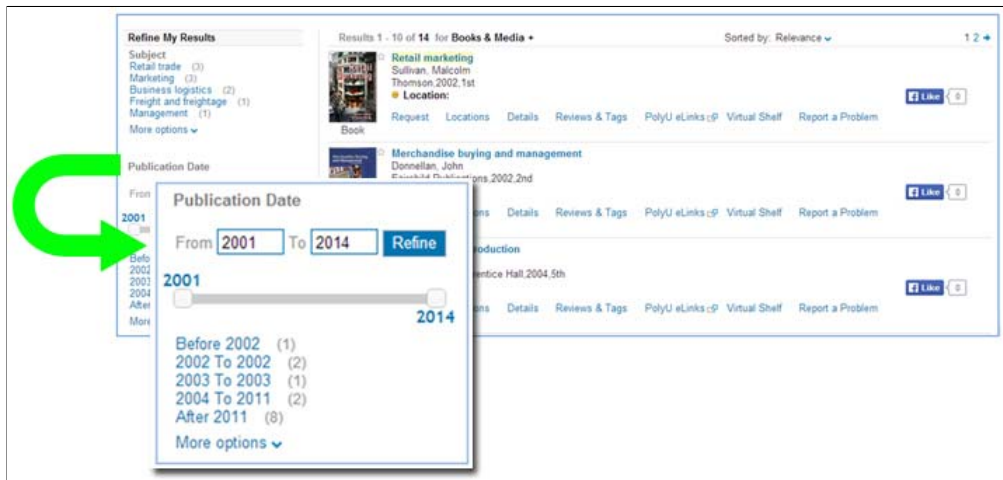

[[Top]](#)

Publication Committee, Pao Yue-kong Library, The Hong Kong Polytechnic University, Hung Hom, Kowloon, Hong Kong | [Privacy Statements](#)