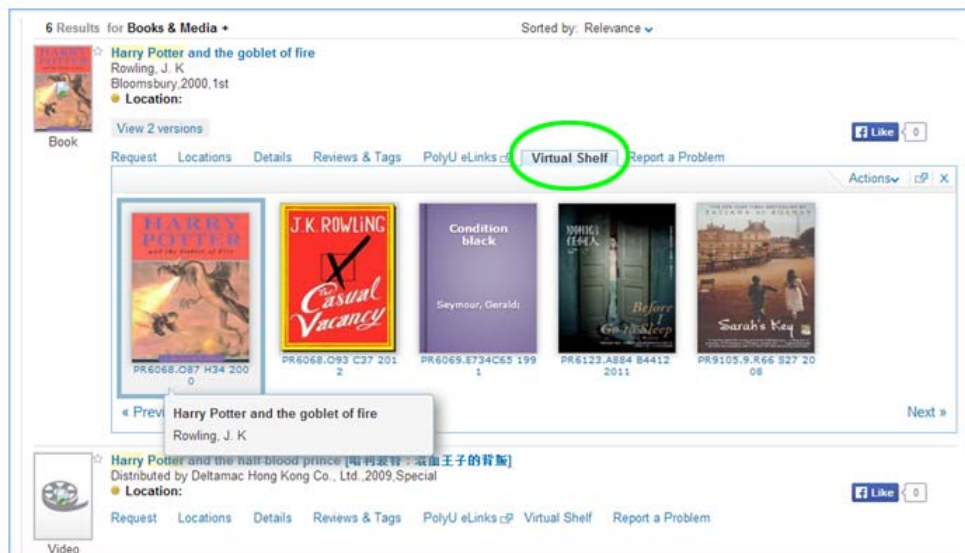

A new tab 'Virtual Shelf' is now available in all catalog records with regular Library of Congress call numbers. Simulating actual shelf browsing, it allows us to browse forward and backward for the Library materials at adjacent call numbers.